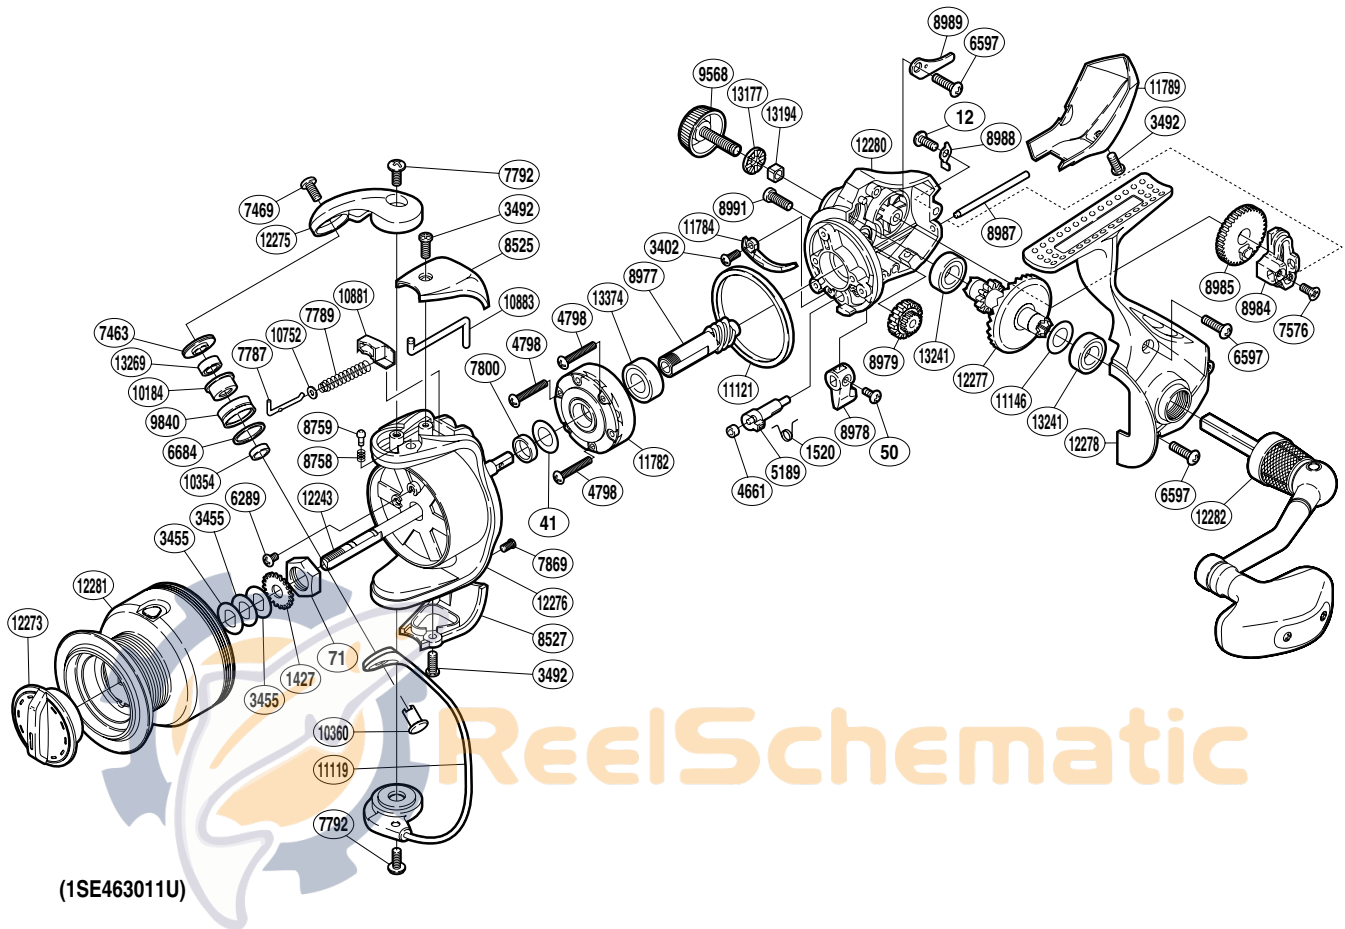

SHIMANO

SYMETRE A-RB

SY-3000FJ

(1SE463011U)

Part No.	Description	Part No.	Description	Part No.	Description
RD 0012	Screw	RD 7869	Screw	RD11119	Bail Assembly
RD 0041	Washer	RD 8525	Bail Spring Cover	RD11121	Friction Ring
RD 0050	Screw	RD 8527	Bail Hold Support Guard	RD11146	Washer
RD 0071	Rotor Nut	RD 8758	Click Spring	RD11782	Roller Clutch Assembly
RD 1427	Spool Support	RD 8759	Click Pin	RD11784	Bail Trip Strike
RD 1520	Anti-Reverse Cam Spring	RD 8977	Pinion Gear	RD11789	Rear Protector
RD 3402	Screw	RD 8978	Anti-Reverse Lever	RD12243	Main Shaft
RD 3455	Spool Washer	RD 8979	Idle Gear	RD12273	Drag Knob
RD 3492	Screw	RD 8984	Oscillating Slider	RD12275	Bail Arm
RD 4661	Anti-Reverse Cam Ring	RD 8985	Oscillating Gear	RD12276	Rotor
RD 4798	Screw	RD 8987	Oscillating Guide	RD12277	Drive Gear
RD 5189	Anti-Reverse Cam	RD 8988	Oscillating Guide Retainer	RD12278	Side Cover
RD 6289	Screw	RD 8989	Oscillating Guide Plate	RD12280	Body
RD 6597	Screw	RD 8991	Oil Cap	RD12281	Spool Assembly
RD 6684	Line Roller Spacer	RD 9568	Handle Screw Cap	RD12282	Handle Assembly
RD 7463	Line Roller Washer	RD 9840	Line Roller	RD13177	Handle Screw Cap Spacer
RD 7469	Screw	RD10184	Line Roller Bushing	RD13194	Handle Screw Lock
RD 7576	Screw	RD10354	Bearing Spacer	RD13241	Ball Bearing
RD 7787	Bail Spring Guide A	RD10360	Line Roller Support	RD13269	Ball Bearing
RD 7789	Bail Spring	RD10752	Spring Guide A Support	RD13374	Ball Bearing
RD 7792	Screw	RD10881	Bail Spring Seat		
RD 7800	Rotor Ring	RD10883	Bail Trip Lever		